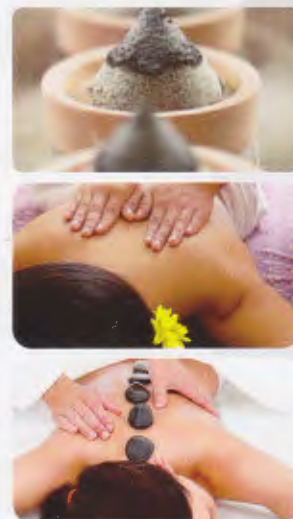

KEY FUNCTION OF CERAGEM AUTOMATIC THERMAL MASSAGER

CERAGEM Pressure | APPLICATION OF MOXIBUSTION AND FINGER PRESSURE PRINCIPLES

A unique technique that synthesizes the benefits of the Moxibustion effect and Finger Pressure effect. The internal projector emits radiant far infrared heat, providing the moxibustion effect.

CERAGEM Massage | APPLICATION OF MASSAGE AND CHIROPRACTIC PRINCIPLES

The internal projectors massage the back, relieving muscle pain and soothing tension and stress caused by bad posture and an unhealthy lifestyle. By minimizing your stress and tension, your body will experience improvement in overall health.

CERAGEM Warmth | APPLICATION OF THERMOTHERAPY PRINCIPLES

The CERAGEM Thermal Massager utilizes the internal projector (located in the main mat) along with a special heat-conducting Epoxy Carbon Panel to apply a complete thermo-therapy effect to your body.

Acupuncture & Wellness by Chung

303 Scenic Highway, Lawrenceville, GA 30046
www.acupuncturebychung.com

770-875-9555
FAX 770-962-5335