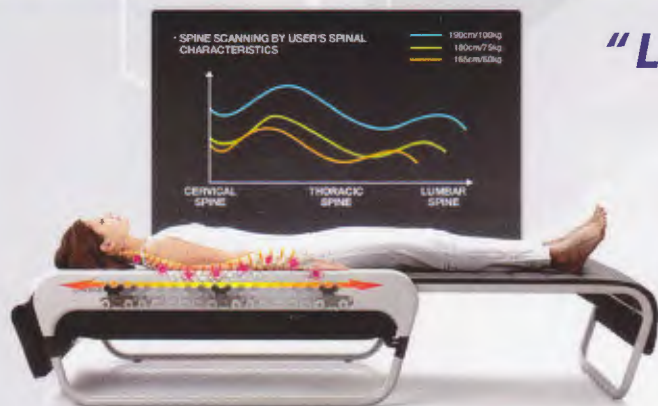

NEW CERAGEM Master V3

“LIFE IS BETTER WITH CERAGEM!”

Smart Design

The CERAGEM Master V3 features a slide-in bed that ensures minimum space usage, and an overall design that fits well with your living room, bedroom, study, and other interior spaces, giving them a chic, modern look.

THE START TO A HEALTHIER AND HAPPIER LIFE!

Choose the CERAGEM Master V3, the essence of CERAGEM spine care technology, and let your whole family enjoy the personalized care.

PRINCIPLES OF EASTERN/WESTERN ALTERNATIVE MEDICINE

Moxibustion | Moxibustion is the application of heat to stimulate pressure points and increase blood circulation in order to promote the body's ability to heal itself and provide relaxation.

Finger Pressure | Finger Pressure is a practice done by the hand to relieve compressed nerves and muscle tension.

Massage | One of the oldest forms of therapy known to relieve pain, relax the body, and simulate blood circulation.

Chiropractic | Chiropractic is a leading alternative medicine with over 100 years of history that help align the spine and relieve compressed nerves, thus promoting an overall, healthier body.

Thermal Therapy | Thermo Therapy applies radiant far infrared heat to relieve aches and pain and helps improve blood circulation.